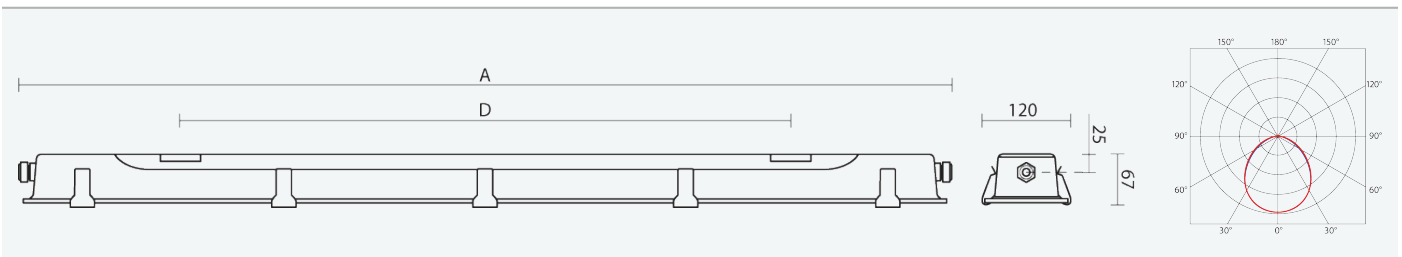

86916

PERUN SLIM 1.5ft 5500/840 DALI 3F M1h

8590515869169

- Degree of protection: IP65
- Ambient temperature: 0–25 °C
- Impact strength: IK10
- Life time: 50000 hours
- System efficacy: 132 lm/W
- Colour rendering index CRI: 80-89, 4000–4000 K
- Chromaticity tolerance (initial MacAdam): SDCM3
- Cable glands: PG 13.5 thread, brass with surface finish
- Protection class: I
- Max. number of luminaires per circuit breaker B16: 21
- Max. number of luminaires per circuit breaker C16: 35
- Flickering value Pst LM: 1
- Power factor: 0,95
- Stroboscope effect value SVM: 0,4
- Total harmonic distortion: 10
- Energy efficiency class of the light source: D

- Body: steel sheet, impact resistant, chemically resistant
- Diffuser: satin, heat-strengthened safety glass
- Reflector: steel sheet, white (RAL 9003)
- Clips: stainless steel
- Sealing: silicone, on the base of the light
- Connection: screwless seven-pole terminal block, 7-wire connecting cabling for feed-through installation (1.5 mm² cross-section, 2.5 mm² available on demand)
- Light fitting with high chemical and mechanical resistance designed for use in environments with no risk of explosion caused by gas, dust or flammable vapours
- The base is made of austenitic stainless steel 1.4301 / AISI 304 with high corrosion resistance.
- Heat-strengthened safety glass with shatter pursuant to ČSN EN 12150-1
- Digitally dimmable DALI driver (AC/DC), emergency back-up power supply with 1 hour runtime
- Emergency back-up power supply for permanent and emergency lighting, connected to L3

Code	Type	Luminous flux of LED modules [lm]	Luminous flux of light fitting: [lm]	Power consumption: [W]	System efficacy: [lm/W]	Net weight: [kg]	A [mm]	D [mm]
86916	PERUN SLIM 1.5ft 5500/840 DALI 3F M1h	5420	4340	33	132	5,8	1600	1050