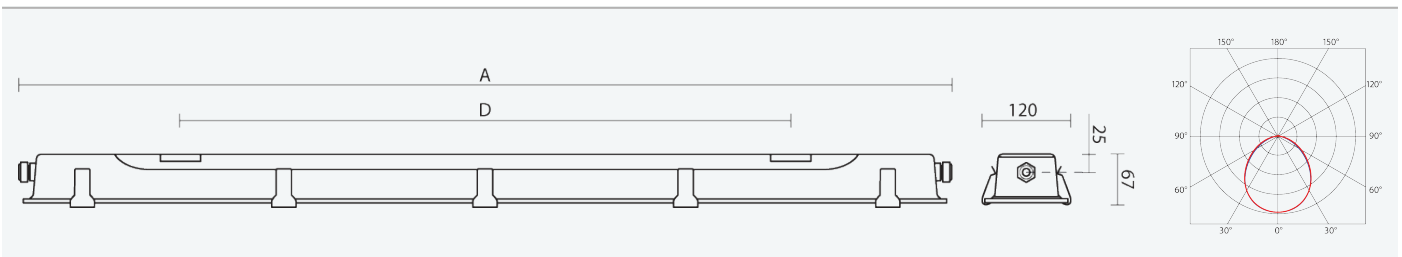

86906

PERUN SLIM 1.5ft 4000/840 DALI 3F M1h

8590515869060

- Degree of protection: IP65
- Ambient temperature: 0–25 °C
- Impact strength: IK10
- Life time: 50000 hours
- System efficacy: 129 lm/W
- Colour rendering index CRI: 80-89, 4000–4000 K
- Chromaticity tolerance (initial MacAdam): SDCM3
- Cable glands: PG 13.5 thread, brass with surface finish
- Protection class: I
- Max. number of luminaires per circuit breaker B16: 21
- Max. number of luminaires per circuit breaker C16: 35
- Flickering value Pst LM: 1
- Power factor: 0,95
- Stroboscope effect value SVM: 0,4
- Total harmonic distortion: 10
- Energy efficiency class of the light source: D

- Body: steel sheet, impact resistant, chemically resistant
- Diffuser: satin, heat-strengthened safety glass
- Reflector: steel sheet, white (RAL 9003)
- Clips: stainless steel
- Sealing: silicone, on the base of the light
- Connection: screwless seven-pole terminal block, 7-wire connecting cabling for feed-through installation (1.5 mm² cross-section, 2.5 mm² available on demand)
- Light fitting with high chemical and mechanical resistance designed for use in environments with no risk of explosion caused by gas, dust or flammable vapours
- The base is made of austenitic stainless steel 1.4301 / AISI 304 with high corrosion resistance.
- Heat-strengthened safety glass with shatter pursuant to ČSN EN 12150-1
- Digitally dimmable DALI driver (AC/DC), emergency back-up power supply with 1 hour runtime
- Emergency back-up power supply for permanent and emergency lighting, connected to L3

Code	Type	Luminous flux of LED modules [lm]	Luminous flux of light fitting: [lm]	Power consumption: [W]	System efficacy: [lm/W]	Net weight: [kg]	A [mm]	D [mm]
86906	PERUN SLIM 1.5ft 4000/840 DALI 3F M1h	3880	3100	24	129	5,8	1600	1050