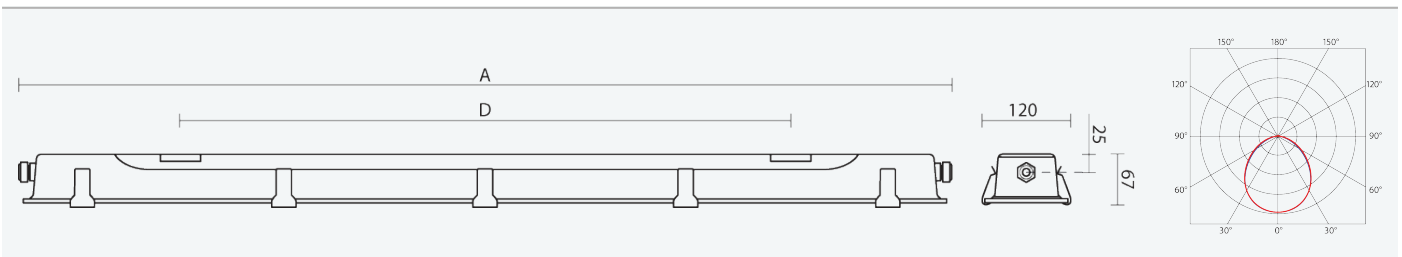

86746

PERUN SLIM 1.4ft 2600/840 3F M1h

8590515867462

- Degree of protection: IP65
- Ambient temperature: 0–25 °C
- Impact strength: IK10
- Life time: 50000 hours
- System efficacy: 129 lm/W
- Colour rendering index CRI: 80-89, 4000–4000 K
- Chromaticity tolerance (initial MacAdam): SDCM3
- Cable glands: PG 13.5 thread, brass with surface finish
- Protection class: I
- Max. number of luminaires per circuit breaker B16: 16
- Max. number of luminaires per circuit breaker C16: 27
- Flickering value Pst LM: 0,076
- Power factor: 0,95
- Stroboscope effect value SVM: 0,022
- Total harmonic distortion: 15
- Energy efficiency class of the light source: D

- Body: steel sheet, impact resistant, chemically resistant
- Diffuser: satin, heat-strengthened safety glass
- Reflector: steel sheet, white (RAL 9003)
- Clips: stainless steel
- Sealing: silicone, on the base of the light
- Connection: screwless five-pole terminal block, 5-wire connecting cabling for feed-through installation (1.5 mm² cross-section, 2.5 mm² available on demand)
- Light fitting with high chemical and mechanical resistance designed for use in environments with no risk of explosion caused by gas, dust or flammable vapours
- The base is made of austenitic stainless steel 1.4301 / AISI 304 with high corrosion resistance.
- Heat-strengthened safety glass with shatter pursuant to ČSN EN 12150-1
- ON/OFF electronic driver (AC, DC on demand), emergency back-up power supply with 1 hour runtime
- Emergency back-up power supply for permanent and emergency lighting, connected to L3

Code	Type	Luminous flux of LED modules [lm]	Luminous flux of light fitting: [lm]	Power consumption: [W]	System efficacy: [lm/W]	Net weight: [kg]	A [mm]	D [mm]
86746	PERUN SLIM 1.4ft 2600/840 3F M1h	2580	2060	16	129	4,8	1290	850

The values stated for power consumption and luminous flux are in a tolerance of ± 7.5 %

FEATURES

CERTIFICATION

DOWNLOAD

- INSTALLATION MANUAL
- DATA SHEET
- CE
- LDT DATA

86746

PERUN SLIM 1.4ft 2600/840 3F M1h