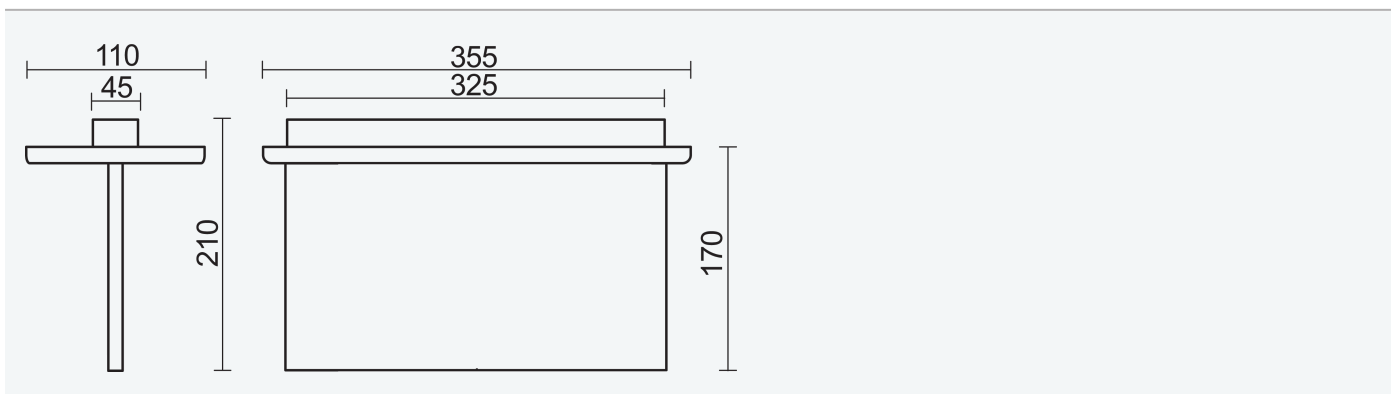

CODE

EAN

**41578**

**PLEXI LED 101 CB**

**8590515415786**

- Life time: 50000 hours

- Body: steel sheet, aluminium white colour (RAL 9006)
- Diffuser: clear acrylic glass, UV stable
- Reflector: steel sheet, white (RAL 9003)
- Connection: screwless three-pole terminal block
- ON/OFF electronic driver (AC, DC on demand)

Code	Type	Net weight: [kg]
41578	PLEXI LED 101 CB	1,7

The values stated for power consumption and luminous flux are in a tolerance of  $\pm 7.5\%$

FEATURES

CERTIFICATION

DOWNLOAD

- [INSTALLATION MANUAL](#)
- [DATA SHEET](#)
- [CE](#)