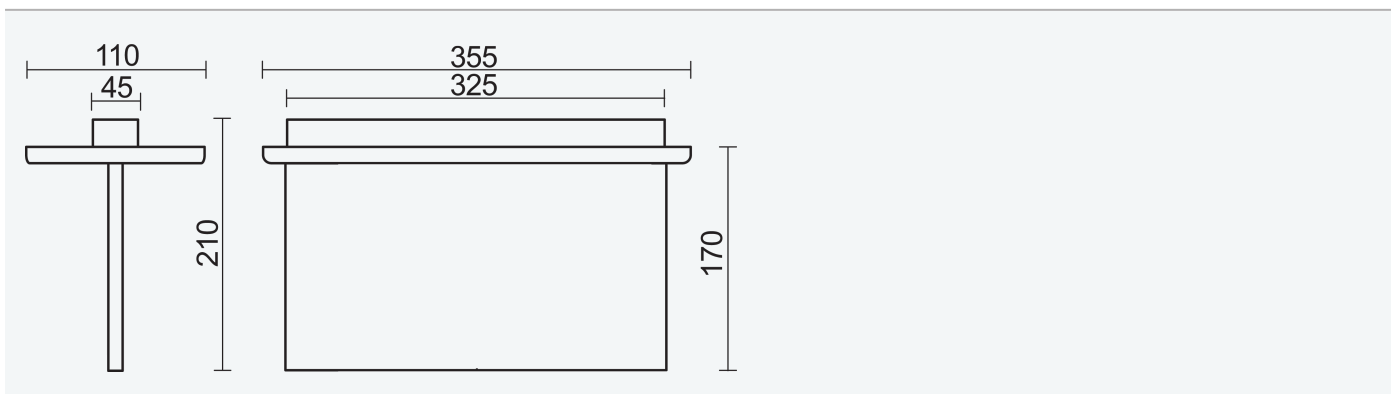

CODE

EAN

**41539**

**PLEXI LED 101 NM3h**

**8590515415397**

- Life time: 50000 hours

- Body: steel sheet, aluminium white colour (RAL 9006)
- Diffuser: clear acrylic glass, UV stable
- Reflector: steel sheet, white (RAL 9003)
- Connection: screwless five-pole terminal block
- Emergency back-up power supply for temporary emergency lighting, connected to L3

Code	Type	Luminous flux of LED modules [lm]	Net weight: [kg]
41539	PLEXI LED 101 NM3h	500	2,3

The values stated for power consumption and luminous flux are in a tolerance of  $\pm 7.5\%$

FEATURES

CERTIFICATION