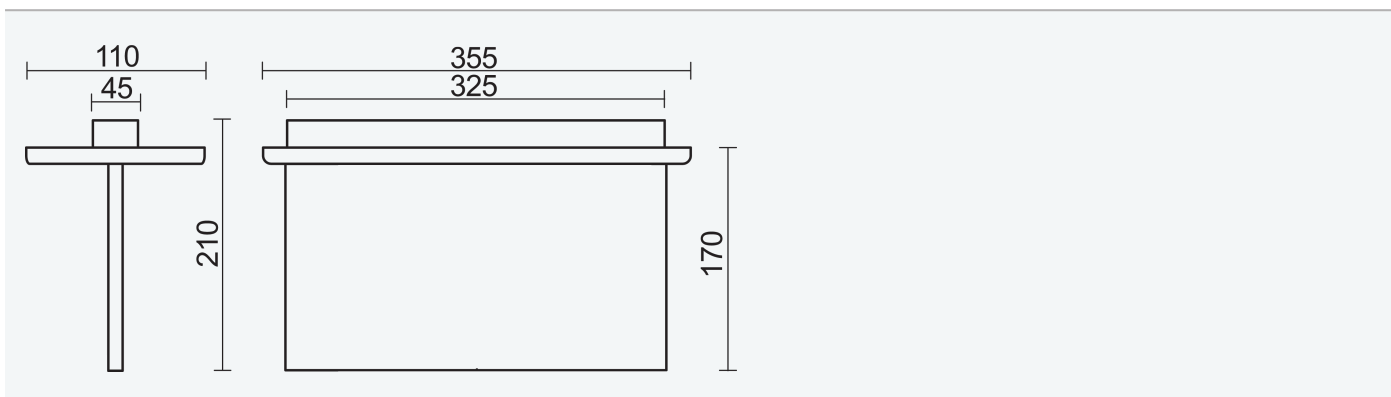

CODE

EAN

**41538**

**PLEXI LED 101 M3h**

**8590515415380**

- Life time: 50000 hours

- Body: steel sheet, aluminium white colour (RAL 9006)
- Diffuser: clear acrylic glass, UV stable
- Reflector: steel sheet, white (RAL 9003)
- Connection: screwless five-pole terminal block
- ON/OFF electronic driver (AC, DC on demand), emergency back-up power supply with 3 hour runtime
- Emergency back-up power supply for permanent and emergency lighting, connected to L3

Code	Type	Net weight: [kg]
41538	PLEXI LED 101 M3h	2,3

The values stated for power consumption and luminous flux are in a tolerance of  $\pm 7.5\%$

FEATURES

CERTIFICATION

DOWNLOAD

- [INSTALLATION MANUAL](#)
- [DATA SHEET](#)
- [CE](#)