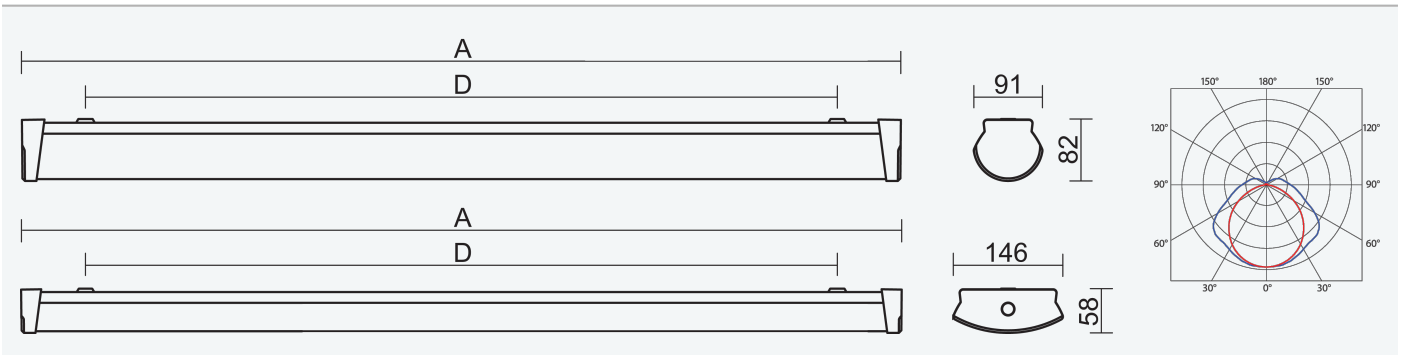

CODE

EAN

**37154**

**BELTR LED TUBE 2x120 M1h**

**8590515371549**

- Degree of protection: IP40
- Ambient temperature: 0–25 °C
- Impact strength: IK08
- Life time: 50000 hours
- System efficacy: 85 lm/W
- Chromaticity tolerance (initial MacAdam): SDCM3
- Cable glands: rubber
- Protection class: I

- Body: steel sheet, white (RAL 9003)
- Diffuser: translucent polycarbonate (PC), UV stable, impact resistant
- Reflector: steel sheet, white (RAL 9003)
- Connection: screwless five-pole terminal block
- Surface-mount, indoor light fitting for installation onto the ceiling or wall in public areas, option for series connection
- Total luminous flux and electric energy consumption are calculated using Osram SubstiTUBE T8 EM Value sources
- Emergency back-up power supply with 1 hour runtime
- Emergency back-up power supply for permanent and emergency lighting, connected to L3 (lum. flux 440lm)

Code	Type	Luminous flux of LED modules [lm]	Net weight: [kg]	A [mm]	D [mm]
37154	BELTR LED TUBE 2x120 M1h	3400	1,4	1245	900

The values stated for power consumption and luminous flux are in a tolerance of ± 7.5 %