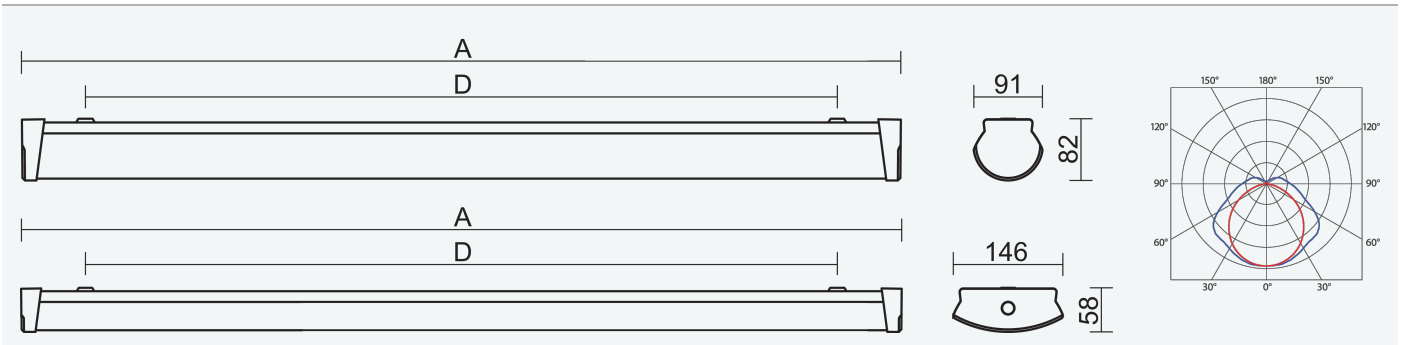

CODE

EAN

37140

BELTR LED TUBE 2x60

8590515371402

- Degree of protection: IP40
- Ambient temperature: -25–35 °C
- Impact strength: IK08
- Life time: 50000 hours
- System efficacy: 86 lm/W
- Chromaticity tolerance (initial MacAdam): SDCM3
- Cable glands: rubber
- Protection class: I

- Body: steel sheet, white (RAL 9003)
- Diffuser: translucent polycarbonate (PC), UV stable, impact resistant
- Reflector: steel sheet, white (RAL 9003)
- Connection: screwless three-pole terminal block
- Surface-mount, indoor light fitting for installation onto the ceiling or wall in public areas, option for series connection
- Total luminous flux and electric energy consumption are calculated using Osram SubstiTUBE T8 EM Value sources

Code	Type	Luminous flux of LED modules [lm]	Net weight: [kg]	A [mm]	D [mm]
37140	BELTR LED TUBE 2x60	1600	0,8	635	450

The values stated for power consumption and luminous flux are in a tolerance of ± 7.5 %