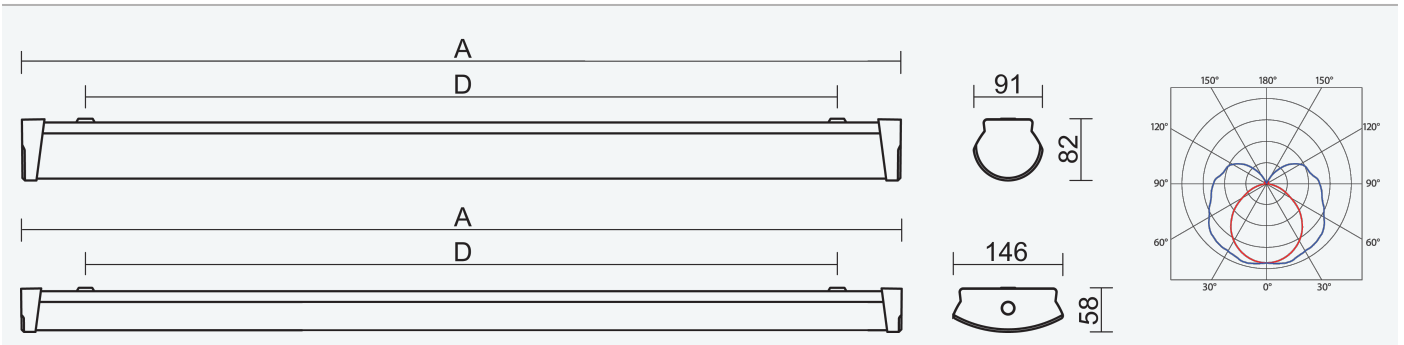

37120

BELTR LED TUBE 1x120

8590515371204

- Degree of protection: IP40
- Ambient temperature: -25–35 °C
- Impact strength: IK08
- Life time: 50000 hours
- System efficacy: 85 lm/W
- Chromaticity tolerance (initial MacAdam): SDCM3
- Cable glands: rubber
- Protection class: I

- Body: steel sheet, white (RAL 9003)
- Diffuser: translucent polycarbonate (PC), UV stable, impact resistant
- Reflector: steel sheet, white (RAL 9003)
- Connection: screwless three-pole terminal block
- Surface-mount, indoor light fitting for installation onto the ceiling or wall in public areas, option for series connection
- Total luminous flux and electric energy consumption are calculated using Osram SubstiTUBE T8 EM Value sources

Code	Type	Luminous flux of LED modules [lm]	Net weight: [kg]	A [mm]	D [mm]
37120	BELTR LED TUBE 1x120	1700	0,9	1245	900

The values stated for power consumption and luminous flux are in a tolerance of ± 7.5 %