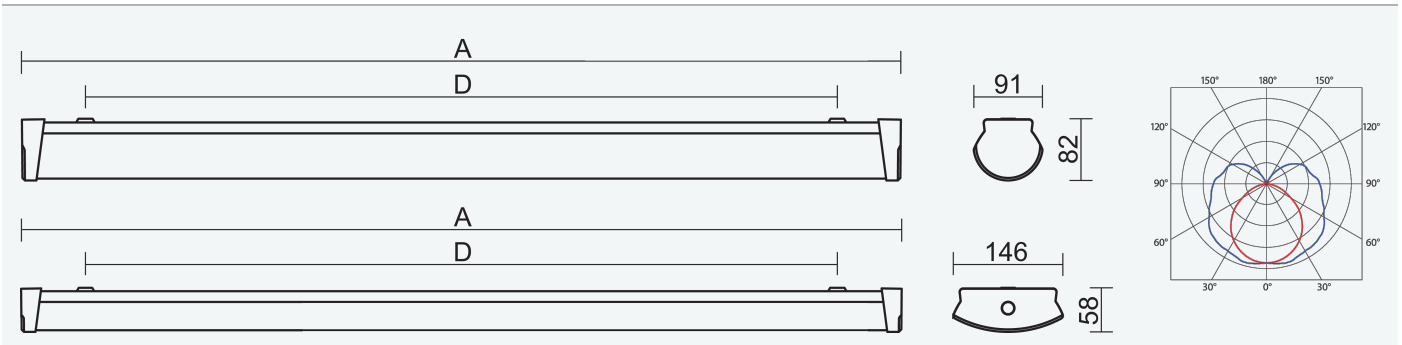

CODE

EAN

**37120**

**BELTR LED TUBE 1x120**

**8590515371204**

- Degree of protection: IP40
- Ambient temperature: -25–35 °C
- Impact strength: IK08
- Life time: 50000 hours
- System efficacy: 85 lm/W
- Chromaticity tolerance (initial MacAdam): SDCM3
- Cable glands: rubber
- Protection class: I

- Body: Steel sheet, white (RAL 9003)
- Diffuser: Translucent polycarbonate (PC), UV stable, impact resistant
- Reflector: Steel sheet, white (RAL 9003)
- Connection: Screwless three-pole terminal block
- Surface-mount, indoor light fitting for installation onto the ceiling or wall in public areas, option for series connection
- Total luminous flux and electric energy consumption are calculated using Osram SubstiTUBE T8 EM Value sources

Code	Type	Luminous flux of LED modules [lm]	Net weight: [kg]	A [mm]	D [mm]
37120	BELTR LED TUBE 1x120	1700	0,9	1245	900

The values stated for power consumption and luminous flux are in a tolerance of  $\pm 7.5\%$