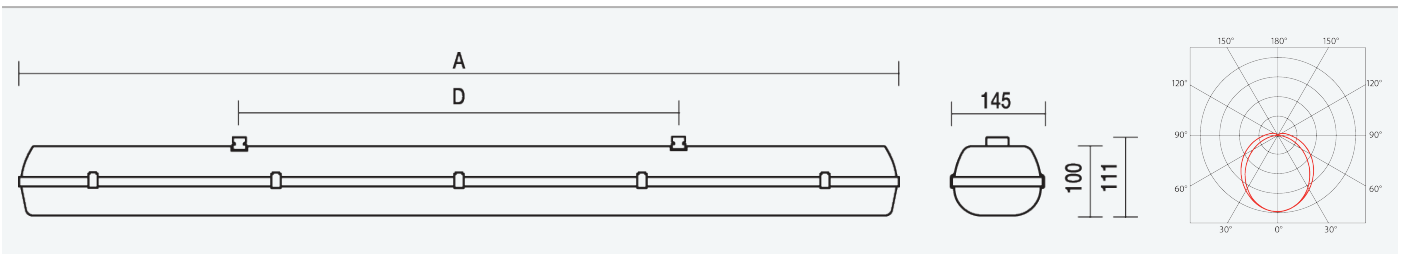

110398

PRIMA LED Ex 2/21 1.5ft PCc 5500/840 1F

8596328103988

- Degree of protection: IP66
- Ambient temperature: -25–55 °C
- Impact strength: IK10
- Life time: 50000 hours
- System efficacy: 146 lm/W
- Cable glands: M20X1,5, ATEX thread
- Protection class: I
- Power factor: 0,95
- Energy efficiency class of the light source: C

- Body: Grey PC (high mechanical resistance, UV stability, RAL 7035)
- Diffuser: Translucent PC (high mechanical resistance, UV stability)
- Reflector: Steel sheet, white (RAL 9003)
- Clips: Stainless steel + polyamide
- Sealing: Polyurethane (PUR), foam-filled base groove
- Connection: Screwless five-pole terminal block, 3-wire connecting cabling for feed-through installation (1.5 mm² cross-section, 2.5 mm² available on demand)
- Light fitting certified for environments with potentially explosive atmospheres created by gas, dust or flammable vapours, group II, category 3 (zone 2/21)
- For use in potentially explosive environments. For definition, see the assembly manual and certificate
- Optimal mounting height: 3 to 8 m
- ON/OFF electronic driver (AC, DC on demand)

Code	Type	Ta Max.: [°C]	Luminous flux of LED modules [lm]	Luminous flux of light fitting: [lm]	Power consumption: [W]	System efficacy: [lm/W]	Net weight: [kg]	A [mm]	D [mm]
110398	PRIMA LED Ex 2/21 1.5ft PCc 5500/840 1F	55	5590	4860	33,3	146	4,3	1572	940