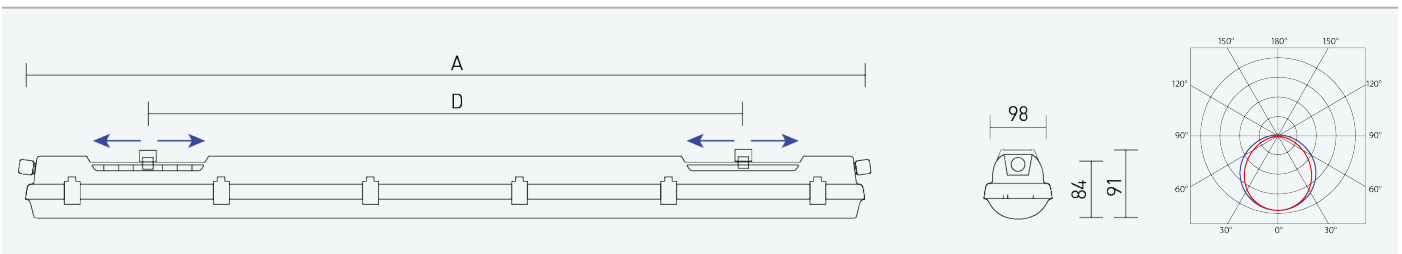

106678

PRIMA 1.4ft VP PC 3200/840 DALI 3F M3h

8596328066788

- Degree of protection: IP66/IP69
- Ambient temperature: 0–25 °C
- Impact strength: IK10
- Life time: 50000 hours
- System efficacy: 151 lm/W
- Colour rendering index CRI: 80-89, 4000–4000 K
- Chromaticity tolerance (initial MacAdam): SDCM3
- Cable glands: PG 13.5 thread
- Protection class: I
- Max. number of luminaires per circuit breaker B16: 21
- Max. number of luminaires per circuit breaker C16: 35
- Flickering value Pst LM: 1
- Power factor: 0,95
- Stroboscope effect value SVM: 0,4
- Total harmonic distortion: 10
- Energy efficiency class of the light source: D

- Body: grey PC (high mechanical resistance, UV stability, RAL 7035)
- Diffuser: translucent PC (high mechanical resistance, UV stability)
- Reflector: steel sheet, white (RAL 9003)
- Clips: polyamide + 15 % fibreglass
- Sealing: polyurethane (PUR), foam-filled base groove
- Connection: screwless seven-pole terminal block, 7-wire connecting cabling for feed-through installation (1.5 mm² cross-section, 2.5 mm² available on demand)
- Resistant to dust, humidity and spraying water, the light fitting is suitable for both indoor and outdoor roofed industrial spaces
- Variable suspension spacing ranging from 700 - 960 mm; enable the light to be installed onto suspension fittings left over from previous lighting
- Optimal mounting height: 3 to 8 m
- Digitally dimmable DALI driver (AC/DC), emergency back-up power supply with 3 hour runtime
- Emergency back-up power supply for permanent and emergency lighting, connected to L3 (lum. flux 440lm)

Code	Type	Ta Max.: [°C]	Luminous flux of LED modules [lm]	Luminous flux of light fitting: [lm]	Power consumption: [W]	System efficacy: [lm/W]	Net weight: [kg]	A [mm]	D [mm]
106678	PRIMA 1.4ft VP PC 3200/840 DALI 3F M3h	25	3100	2880	19,1	151	1,9	1170	700 - 960