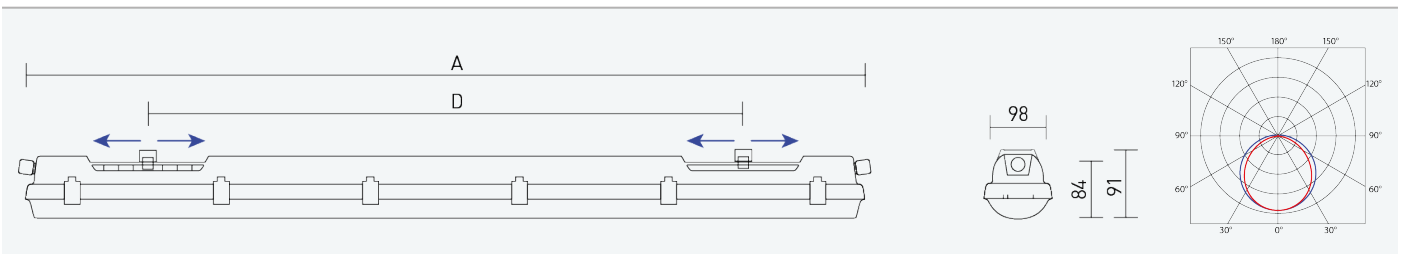

CODE

EAN

106677

PRIMA 1.4ft VP PC 2600/840 DALI 3F M3h

8596328066771

- Degree of protection: IP66/IP69
- Ambient temperature: 0–25 °C
- Impact strength: IK10
- Life time: 50000 hours
- System efficacy: 150 lm/W
- Colour rendering index CRI: 80-89, 4000–4000 K
- Chromaticity tolerance (initial MacAdam): SDCM3
- Cable glands: PG 13.5 thread
- Protection class: I
- Max. number of luminaires per circuit breaker B16: 21
- Max. number of luminaires per circuit breaker C16: 35
- Flickering value Pst LM: 1
- Power factor: 0,95
- Stroboscope effect value SVM: 0,4
- Total harmonic distortion: 10
- Energy efficiency class of the light source: D

- Body: grey PC (high mechanical resistance, UV stability, RAL 7035)
- Diffuser: translucent PC (high mechanical resistance, UV stability)
- Reflector: steel sheet, white (RAL 9003)
- Clips: polyamide + 15 % fibreglass
- Sealing: polyurethane (PUR), foam-filled base groove
- Connection: screwless seven-pole terminal block, 7-wire connecting cabling for feed-through installation (1.5 mm² cross-section, 2.5 mm² available on demand)
- Resistant to dust, humidity and spraying water, the light fitting is suitable for both indoor and outdoor roofed industrial spaces
- Variable suspension spacing ranging from 700 - 960 mm; enable the light to be installed onto suspension fittings left over from previous lighting
- Optimal mounting height: 3 to 8 m
- Digitally dimmable DALI driver (AC/DC), emergency back-up power supply with 3 hour runtime
- Emergency back-up power supply for permanent and emergency lighting, connected to L3 (lum. flux 440lm)

Code	Type	Ta Max.: [°C]	Luminous flux of LED modules [lm]	Luminous flux of light fitting: [lm]	Power consumption: [W]	System efficacy: [lm/W]	Net weight: [kg]	A [mm]	D [mm]
106677	PRIMA 1.4ft VP PC 2600/840 DALI 3F M3h	25	2600	2420	16,1	150	1,9	1170	700 - 960