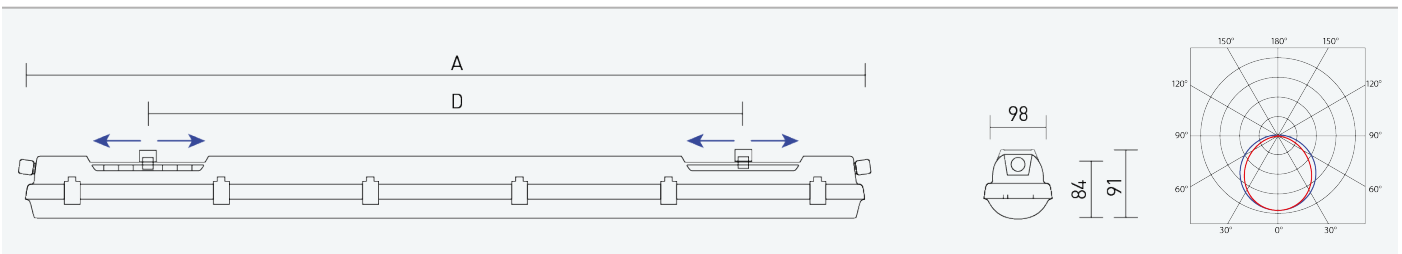

106673

PRIMA 1.4ft VP PCc 2600/840 3F M3h

8596328066733

- Degree of protection: IP66/IP69
- Ambient temperature: 0–25 °C
- Impact strength: IK10
- Life time: 50000 hours
- System efficacy: 150 lm/W
- Colour rendering index CRI: 80-89, 4000–4000 K
- Chromaticity tolerance (initial MacAdam): SDCM3
- Cable glands: PG 13.5 thread
- Protection class: I
- Max. number of luminaires per circuit breaker B16: 16
- Max. number of luminaires per circuit breaker C16: 27
- Flickering value Pst LM: 0,076
- Power factor: 0,95
- Stroboscope effect value SVM: 0,022
- Total harmonic distortion: 15
- Energy efficiency class of the light source: D

- Body: grey PC (high mechanical resistance, UV stability, RAL 7035)
- Diffuser: translucent PC (high mechanical resistance, UV stability)
- Reflector: steel sheet, white (RAL 9003)
- Clips: stainless steel + polyamide
- Sealing: polyurethane (PUR), foam-filled base groove
- Connection: screwless five-pole terminal block, 5-wire connecting cabling for feed-through installation (1.5 mm² cross-section, 2.5 mm² available on demand)
- Resistant to dust, humidity and spraying water, the light fitting is suitable for both indoor and outdoor roofed industrial spaces
- Variable suspension spacing ranging from 700 - 960 mm; enable the light to be installed onto suspension fittings left over from previous lighting
- Optimal mounting height: 3 to 8 m
- ON/OFF electronic driver (AC, DC on demand), emergency back-up power supply with 3 hour runtime
- Emergency back-up power supply for permanent and emergency lighting, connected to L3 (lum. flux 440lm)

Code	Type	Ta Max.: [°C]	Luminous flux of LED modules [lm]	Luminous flux of light fitting: [lm]	Power consumption: [W]	System efficacy: [lm/W]	Net weight: [kg]	A [mm]	D [mm]
106673	PRIMA 1.4ft VP PCc 2600/840 3F M3h	25	2600	2420	16,1	150	1,9	1170	700 - 960