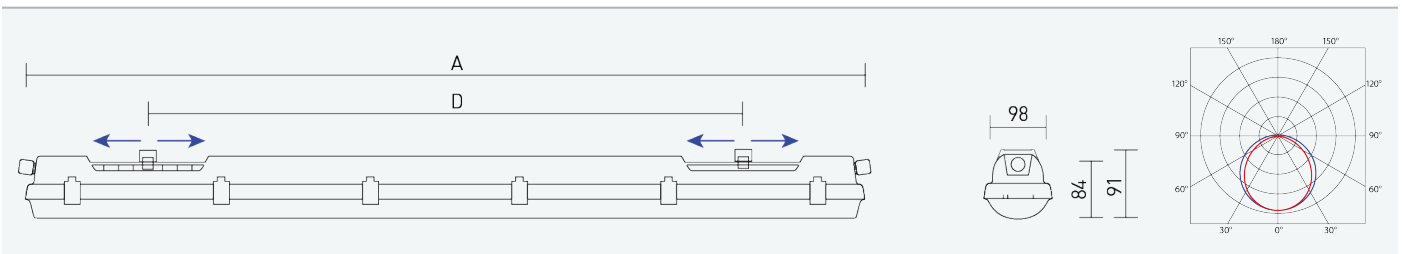

106670

PRIMA 1.4ft VP PC 3200/840 3F M3h

8596328066702

- Degree of protection: IP66/IP69
- Ambient temperature: 0–25 °C
- Impact strength: IK10
- Life time: 50000 hours
- System efficacy: 151 lm/W
- Colour rendering index CRI: 80-89, 4000–4000 K
- Chromaticity tolerance (initial MacAdam): SDCM3
- Cable glands: PG 13.5 thread
- Protection class: I
- Max. number of luminaires per circuit breaker B16: 16
- Max. number of luminaires per circuit breaker C16: 27
- Flickering value Pst LM: 0,076
- Power factor: 0,95
- Stroboscope effect value SVM: 0,022
- Total harmonic distortion: 15
- Energy efficiency class of the light source: D

- Body: grey PC (high mechanical resistance, UV stability, RAL 7035)
- Diffuser: translucent PC (high mechanical resistance, UV stability)
- Reflector: steel sheet, white (RAL 9003)
- Clips: polyamide + 15 % fibreglass
- Sealing: polyurethane (PUR), foam-filled base groove
- Connection: screwless five-pole terminal block, 5-wire connecting cabling for feed-through installation (1.5 mm² cross-section, 2.5 mm² available on demand)
- Resistant to dust, humidity and spraying water, the light fitting is suitable for both indoor and outdoor roofed industrial spaces
- Variable suspension spacing ranging from 700 - 960 mm; enable the light to be installed onto suspension fittings left over from previous lighting
- Optimal mounting height: 3 to 8 m
- ON/OFF electronic driver (AC, DC on demand), emergency back-up power supply with 3 hour runtime
- Emergency back-up power supply for permanent and emergency lighting, connected to L3 (lum. flux 440lm)

Code	Type	Ta Max.: [°C]	Luminous flux of LED modules [lm]	Luminous flux of light fitting: [lm]	Power consumption: [W]	System efficacy: [lm/W]	Net weight: [kg]	A [mm]	D [mm]
106670	PRIMA 1.4ft VP PC 3200/840 3F M3h	25	3100	2880	19,1	151	1,9	1170	700 - 960