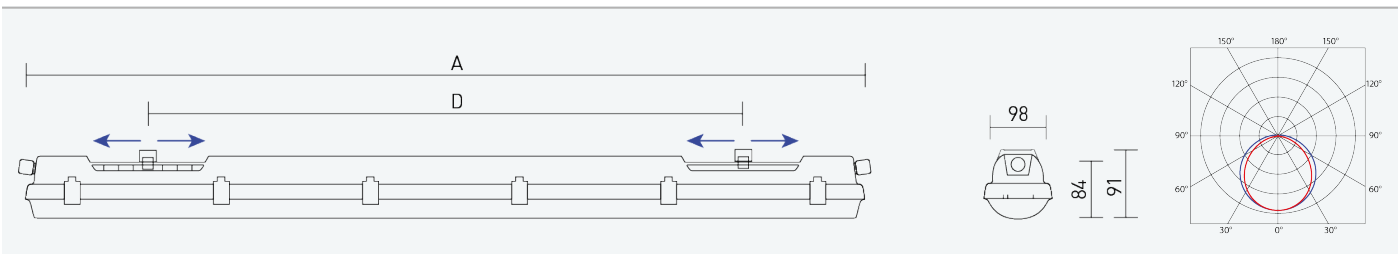

**105898**

**PRIMA 1.5ft VP PC 8000/840 DALI 3F M3h**

**8596328058981**

- Degree of protection: IP66/IP69
- Ambient temperature: 0–25 °C
- Impact strength: IK10
- Life time: 50000 hours
- System efficacy: 163 lm/W
- Colour rendering index CRI: 80-89, 4000–4000 K
- Chromaticity tolerance (initial MacAdam): SDCM3
- Cable glands: PG 13.5 thread
- Protection class: I
- Max. number of luminaires per circuit breaker B16: 18
- Max. number of luminaires per circuit breaker C16: 30
- Flickering value Pst LM: 1
- Power factor: 0,95
- Stroboscope effect value SVM: 0,022
- Total harmonic distortion: 10
- Energy efficiency class of the light source: D

- Body: grey PC (high mechanical resistance, UV stability, RAL 7035)
- Diffuser: translucent PC (high mechanical resistance, UV stability)
- Reflector: steel sheet, white (RAL 9003)
- Clips: polyamide + 15 % fibreglass
- Sealing: polyurethane (PUR), foam-filled base groove
- Connection: screwless seven-pole terminal block, 7-wire connecting cabling for feed-through installation (1.5 mm<sup>2</sup> cross-section, 2.5 mm<sup>2</sup> available on demand)
- Resistant to dust, humidity and spraying water, the light fitting is suitable for both indoor and outdoor roofed industrial spaces
- Variable suspension spacing ranging from 970 - 1230 mm; enable the light to be installed onto suspension fittings left over from previous lighting
- Optimal mounting height: 3 to 8 m
- Digitally dimmable DALI driver (AC/DC), emergency back-up power supply with 3 hour runtime
- Emergency back-up power supply for permanent and emergency lighting, connected to L3 (lum. flux 440lm)

Code	Type	Ta Max.: [°C]	Luminous flux of LED modules [lm]	Luminous flux of light fitting: [lm]	Power consumption: [W]	System efficacy: [lm/W]	Net weight: [kg]	A [mm]	D [mm]
105898	PRIMA 1.5ft VP PC 8000/840 DALI 3F M3h	25	7780	7240	44,3	163	2,2	1450	970 - 1230