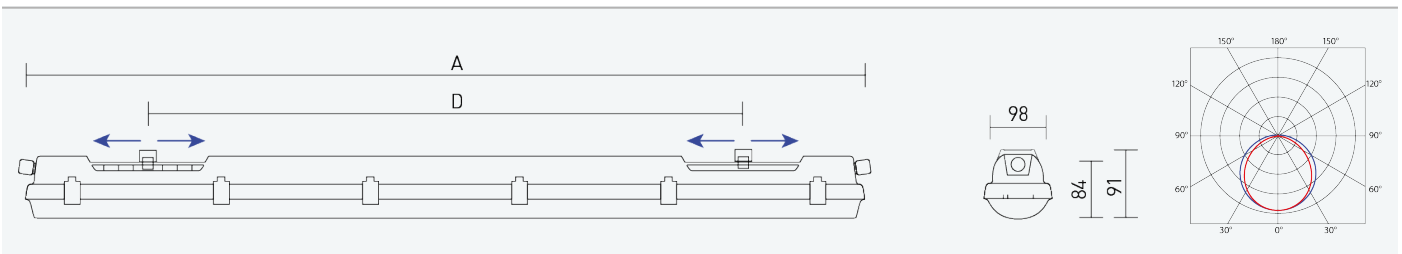

105895

PRIMA 1.5ft VP PC 3250/840 DALI 3F M3h

8596328058950

- Degree of protection: IP66/IP69
- Ambient temperature: 0–25 °C
- Impact strength: IK10
- Life time: 50000 hours
- System efficacy: 154 lm/W
- Colour rendering index CRI: 80-89, 4000–4000 K
- Chromaticity tolerance (initial MacAdam): SDCM3
- Cable glands: PG 13.5 thread
- Protection class: I
- Max. number of luminaires per circuit breaker B16: 21
- Max. number of luminaires per circuit breaker C16: 35
- Flickering value Pst LM: 1
- Power factor: 0,95
- Stroboscope effect value SVM: 0,4
- Total harmonic distortion: 10
- Energy efficiency class of the light source: D

- Body: grey PC (high mechanical resistance, UV stability, RAL 7035)
- Diffuser: translucent PC (high mechanical resistance, UV stability)
- Reflector: steel sheet, white (RAL 9003)
- Clips: polyamide + 15 % fibreglass
- Sealing: polyurethane (PUR), foam-filled base groove
- Connection: screwless seven-pole terminal block, 7-wire connecting cabling for feed-through installation (1.5 mm² cross-section, 2.5 mm² available on demand)
- Resistant to dust, humidity and spraying water, the light fitting is suitable for both indoor and outdoor roofed industrial spaces
- Variable suspension spacing ranging from 970 - 1230 mm; enable the light to be installed onto suspension fittings left over from previous lighting
- Optimal mounting height: 3 to 8 m
- Digitally dimmable DALI driver (AC/DC), emergency back-up power supply with 3 hour runtime
- Emergency back-up power supply for permanent and emergency lighting, connected to L3 (lum. flux 440lm)

Code	Type	Ta Max.: [°C]	Luminous flux of LED modules [lm]	Luminous flux of light fitting: [lm]	Power consumption: [W]	System efficacy: [lm/W]	Net weight: [kg]	A [mm]	D [mm]
105895	PRIMA 1.5ft VP PC 3250/840 DALI 3F M3h	25	3240	3010	19,5	154	2,2	1450	970 - 1230