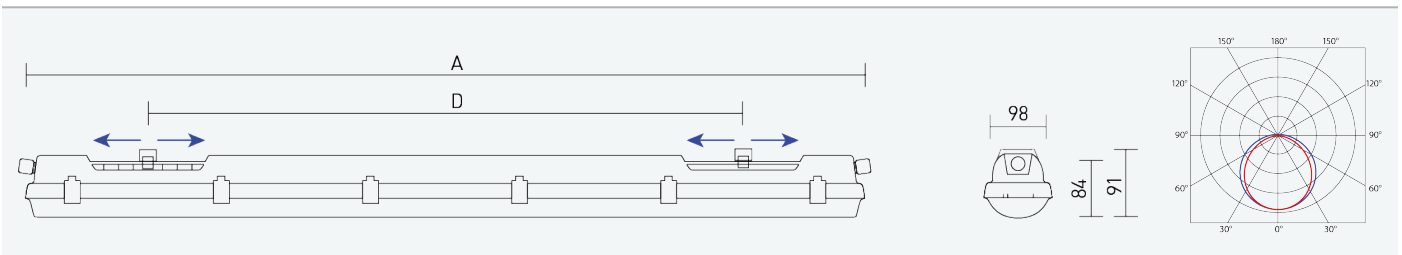

105844

PRIMA 1.5ft VP PCc 8000/840 3F

8596328058448

- Degree of protection: IP66/IP69
- Ambient temperature: -25–45 °C
- Impact strength: IK10
- Life time: 50000 hours
- System efficacy: 163 lm/W
- Colour rendering index CRI: 80-89, 4000–4000 K
- Chromaticity tolerance (initial MacAdam): SDCM3
- Cable glands: PG 13.5 thread
- Protection class: I
- Max. number of luminaires per circuit breaker B16: 16
- Max. number of luminaires per circuit breaker C16: 27
- Flickering value Pst LM: 0,076
- Power factor: 0,95
- Stroboscope effect value SVM: 0,022
- Total harmonic distortion: 10
- Energy efficiency class of the light source: D

- Body: grey PC (high mechanical resistance, UV stability, RAL 7035)
- Diffuser: translucent PC (high mechanical resistance, UV stability)
- Reflector: steel sheet, white (RAL 9003)
- Clips: stainless steel + polyamide
- Sealing: polyurethane (PUR), foam-filled base groove
- Connection: screwless five-pole terminal block, 5-wire connecting cabling for feed-through installation (1.5 mm² cross-section, 2.5 mm² available on demand)
- Resistant to dust, humidity and spraying water, the light fitting is suitable for both indoor and outdoor roofed industrial spaces
- Variable suspension spacing ranging from 970 - 1230 mm; enable the light to be installed onto suspension fittings left over from previous lighting
- Optimal mounting height: 3 to 8 m
- ON/OFF electronic driver (AC, DC on demand)

| Code | Type | Ta Max.: [°C] | Luminous flux of LED modules [lm] | Luminous flux of light fitting: [lm] | Power consumption: [W] | System efficacy: [lm/W] | Net weight: [kg] | A [mm] | D [mm] |
|--------|--------------------------------|---------------|-----------------------------------|--------------------------------------|------------------------|-------------------------|------------------|--------|------------|
| 105844 | PRIMA 1.5ft VP PCc 8000/840 3F | 45 | 7780 | 7240 | 44,3 | 163 | 2,1 | 1450 | 970 - 1230 |