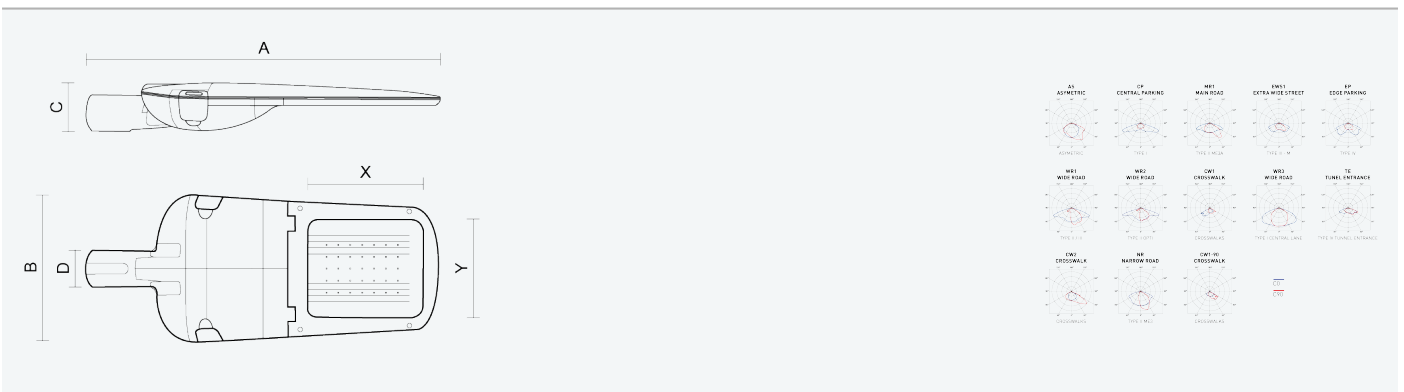

CODE

EAN

**104844**

**EVELUX S 24/310/730 DALI EWS1**

**8596328048449**

- Degree of protection: IP66
- Ambient temperature: -40–45 °C
- Impact strength: IK10
- Life time: 100000 hours
- System efficacy: 144 lm/W
- Colour rendering index CRI: 70-79, 3000–3000 K
- Chromaticity tolerance (initial MacAdam): SDCM4
- Cable glands: PG9 thread
- Protection class: I
- Max. number of luminaires per circuit breaker B16: 16
- Max. number of luminaires per circuit breaker C16: 26
- Power factor: 0,99
- Energy efficiency class of the light source: C

- Body: Aluminium alloy, black grey (RAL 7021)
- Diffuser: Heat-strengthened safety glass
- Connection: Screw terminal block with disconnecter for conductors with maximum cross-section of 4 mm<sup>2</sup>
- Light fitting resistant to dust, humidity and spraying water, suitable for roads, residential areas, parking areas and open spaces
- Light fitting suitable for lighting outdoor sports halls, certified for ball impact safety pursuant to DIN 18032-3
- Wide range of optional versions of the light fitting's optical system for diverse applications
- Digitally dimmable DALI driver (AC/DC)

Code	Type	Ta Max.: [°C]	Luminous flux of LED modules [lm]	Luminous flux of light fitting: [lm]	Power consumption: [W]	System efficacy: [lm/W]	Net weight: [kg]	A [mm]	B [mm]	C [mm]
104844	EVELUX S 24/310/730 DALI EWS1	45	4010	3220	23,9	144	5,1	630	265	95