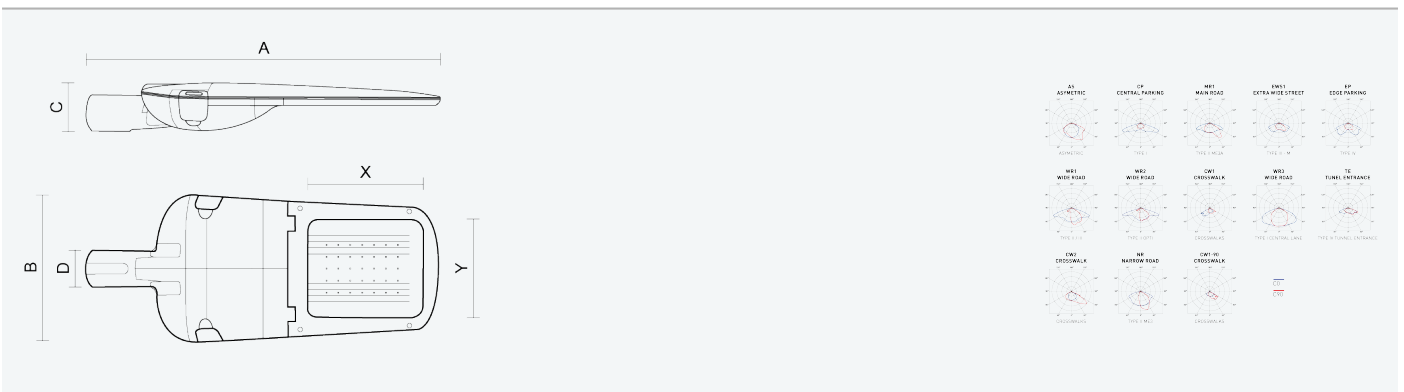

CODE

EAN

**104801**

**EVELUX S 16/310/730 AS**

**8596328048012**

- Degree of protection: IP66
- Ambient temperature: -40–45 °C
- Impact strength: IK10
- Life time: 100000 hours
- System efficacy: 145 lm/W
- Colour rendering index CRI: 70-79, 3000–3000 K
- Chromaticity tolerance (initial MacAdam): SDCM4
- Cable glands: PG9 thread
- Protection class: I
- Max. number of luminaires per circuit breaker B16: 32
- Max. number of luminaires per circuit breaker C16: 54
- Power factor: 0,99
- Energy efficiency class of the light source: C

- Body: Aluminium alloy, black grey (RAL 7021)
- Diffuser: Heat-strengthened safety glass
- Connection: Screw terminal block with disconnecter for conductors with maximum cross-section of 4 mm<sup>2</sup>
- Light fitting resistant to dust, humidity and spraying water, suitable for roads, residential areas, parking areas and open spaces
- Light fitting suitable for lighting outdoor sports halls, certified for ball impact safety pursuant to DIN 18032-3
- Wide range of optional versions of the light fitting's optical system for diverse applications
- ON/OFF electronic driver (AC, DC on demand)

Code	Type	Ta Max.: [°C]	Luminous flux of LED modules [lm]	Luminous flux of light fitting: [lm]	Power consumption: [W]	System efficacy: [lm/W]	Net weight: [kg]	A [mm]	B [mm]	C [mm]
104801	EVELUX S 16/310/730 AS	45	2740	2250	16,3	145	5,0	630	265	95