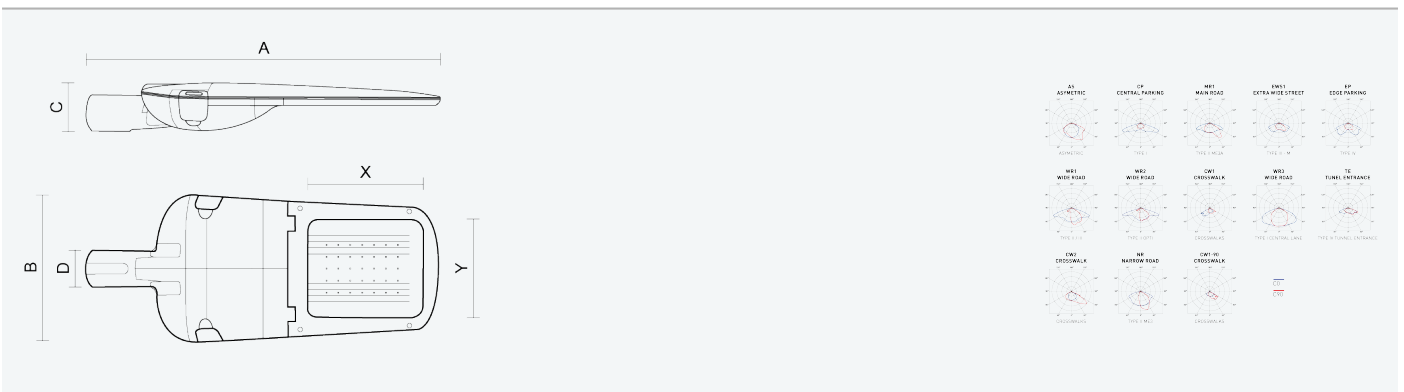

CODE

EAN

**104690**

**EVELUX M 32/310/730 DALI WR1**

**8596328046902**

- Degree of protection: IP66
- Ambient temperature: -40–45 °C
- Impact strength: IK10
- Life time: 100000 hours
- System efficacy: 149 lm/W
- Colour rendering index CRI: 70-79, 3000–3000 K
- Chromaticity tolerance (initial MacAdam): SDCM4
- Cable glands: PG9 thread
- Protection class: I
- Max. number of luminaires per circuit breaker B16: 16
- Max. number of luminaires per circuit breaker C16: 26
- Power factor: 0,99
- Energy efficiency class of the light source: C

- Body: Aluminium alloy, black grey (RAL 7021)
- Diffuser: Heat-strengthened safety glass
- Connection: Screw terminal block with disconnecter for conductors with maximum cross-section of 4 mm<sup>2</sup>
- Light fitting resistant to dust, humidity and spraying water, suitable for roads, residential areas, parking areas and open spaces
- Light fitting suitable for lighting outdoor sports halls, certified for ball impact safety pursuant to DIN 18032-3
- Wide range of optional versions of the light fitting's optical system for diverse applications
- Digitally dimmable DALI driver (AC/DC)

Code	Type	Ta Max.: [°C]	Luminous flux of LED modules [lm]	Luminous flux of light fitting: [lm]	Power consumption: [W]	System efficacy: [lm/W]	Net weight: [kg]	A [mm]	B [mm]	C [mm]
104690	EVELUX M 32/310/730 DALI WR1	45	5420	4670	31,4	149	7,3	720	310	100