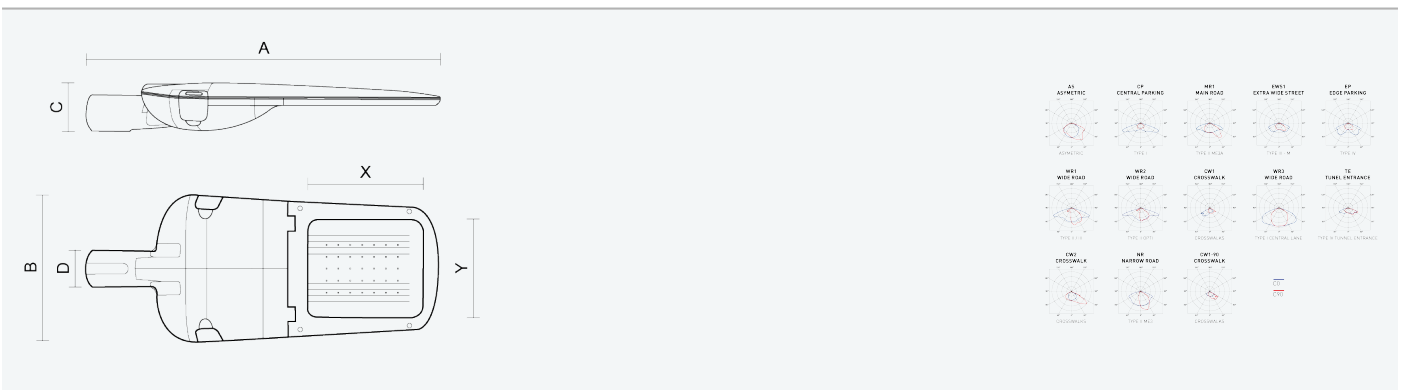

CODE

EAN

104644

EVELUX L 96/550/730 CW1-90

8596328046445

- Degree of protection: IP66
- Ambient temperature: -40–35 °C
- Impact strength: IK10
- Life time: 100000 hours
- System efficacy: 149 lm/W
- Colour rendering index CRI: 70-79, 3000–3000 K
- Chromaticity tolerance (initial MacAdam): SDCM4
- Cable glands: PG9 thread
- Protection class: I
- Max. number of luminaires per circuit breaker B16: 8
- Max. number of luminaires per circuit breaker C16: 13
- Power factor: 0,98
- Energy efficiency class of the light source: C

- Body: Aluminium alloy, black grey (RAL 7021)
- Diffuser: Heat-strengthened safety glass
- Connection: Screw terminal block with disconnecter for conductors with maximum cross-section of 4 mm²
- Light fitting resistant to dust, humidity and spraying water, suitable for roads, residential areas, parking areas and open spaces
- Light fitting suitable for lighting outdoor sports halls, certified for ball impact safety pursuant to DIN 18032-3
- Wide range of optional versions of the light fitting's optical system for diverse applications
- ON/OFF electronic driver (AC, DC on demand)

Code	Type	Ta Max.: [°C]	Luminous flux of LED modules [lm]	Luminous flux of light fitting: [lm]	Power consumption: [W]	System efficacy: [lm/W]	Net weight: [kg]	A [mm]	B [mm]	C [mm]
104644	EVELUX L 96/550/730 CW1-90	35	27880	24700	161,5	149	10,0	870	345	127