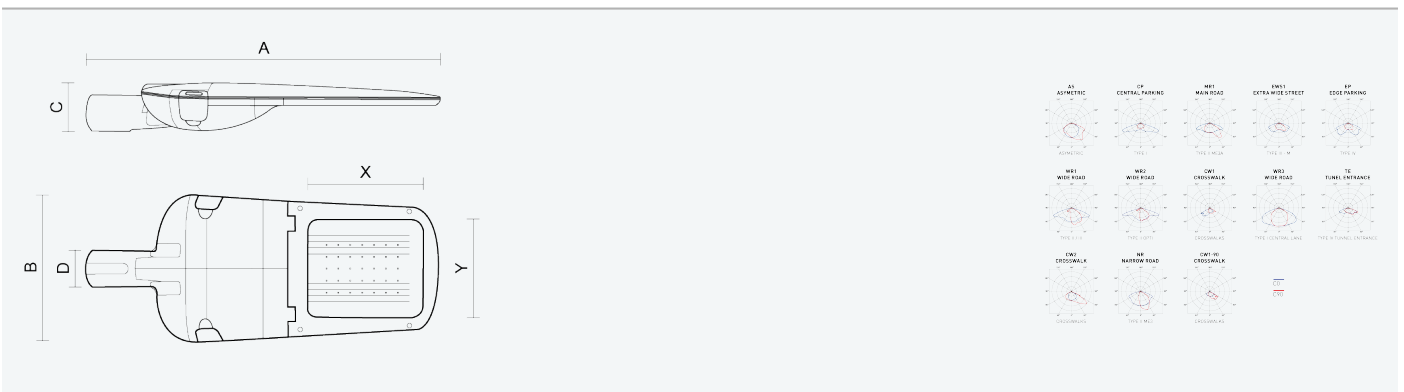

CODE

EAN

104609

EVELUX L 96/450/730 AS

8596328046094

- Degree of protection: IP66
- Ambient temperature: -40–40 °C
- Impact strength: IK10
- Life time: 100000 hours
- System efficacy: 153 lm/W
- Colour rendering index CRI: 70-79, 3000–3000 K
- Chromaticity tolerance (initial MacAdam): SDCM4
- Cable glands: PG9 thread
- Protection class: I
- Max. number of luminaires per circuit breaker B16: 8
- Max. number of luminaires per circuit breaker C16: 13
- Power factor: 0,98
- Energy efficiency class of the light source: C

- Body: Aluminium alloy, black grey (RAL 7021)
- Diffuser: Heat-strengthened safety glass
- Connection: Screw terminal block with disconnecter for conductors with maximum cross-section of 4 mm²
- Light fitting resistant to dust, humidity and spraying water, suitable for roads, residential areas, parking areas and open spaces
- Light fitting suitable for lighting outdoor sports halls, certified for ball impact safety pursuant to DIN 18032-3
- Wide range of optional versions of the light fitting's optical system for diverse applications
- ON/OFF electronic driver (AC, DC on demand)

Code	Type	Ta Max.: [°C]	Luminous flux of LED modules [lm]	Luminous flux of light fitting: [lm]	Power consumption: [W]	System efficacy: [lm/W]	Net weight: [kg]	A [mm]	B [mm]	C [mm]
104609	EVELUX L 96/450/730 AS	40	23160	19040	130,6	153	10,0	870	345	127