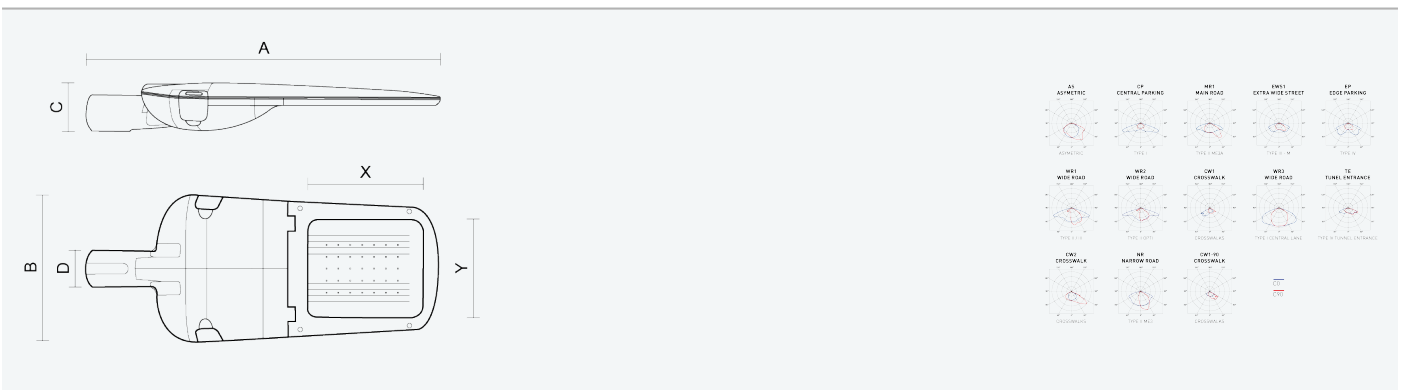

CODE

EAN

**104587**

**EVELUX L 96/310/730 DALI EP**

**8596328045875**

- Degree of protection: IP66
- Ambient temperature: -40–45 °C
- Impact strength: IK10
- Life time: 100000 hours
- System efficacy: 153 lm/W
- Colour rendering index CRI: 70-79, 3000–3000 K
- Chromaticity tolerance (initial MacAdam): SDCM4
- Cable glands: PG9 thread
- Protection class: I
- Max. number of luminaires per circuit breaker B16: 8
- Max. number of luminaires per circuit breaker C16: 13
- Power factor: 0,98
- Energy efficiency class of the light source: C

- Body: Aluminium alloy, black grey (RAL 7021)
- Diffuser: Heat-strengthened safety glass
- Connection: Screw terminal block with disconnecter for conductors with maximum cross-section of 4 mm<sup>2</sup>
- Light fitting resistant to dust, humidity and spraying water, suitable for roads, residential areas, parking areas and open spaces
- Light fitting suitable for lighting outdoor sports halls, certified for ball impact safety pursuant to DIN 18032-3
- Wide range of optional versions of the light fitting's optical system for diverse applications
- Digitally dimmable DALI driver (AC/DC)

Code	Type	Ta Max.: [°C]	Luminous flux of LED modules [lm]	Luminous flux of light fitting: [lm]	Power consumption: [W]	System efficacy: [lm/W]	Net weight: [kg]	A [mm]	B [mm]	C [mm]
104587	EVELUX L 96/310/730 DALI EP	45	16140	12480	90,6	153	10,1	870	345	127