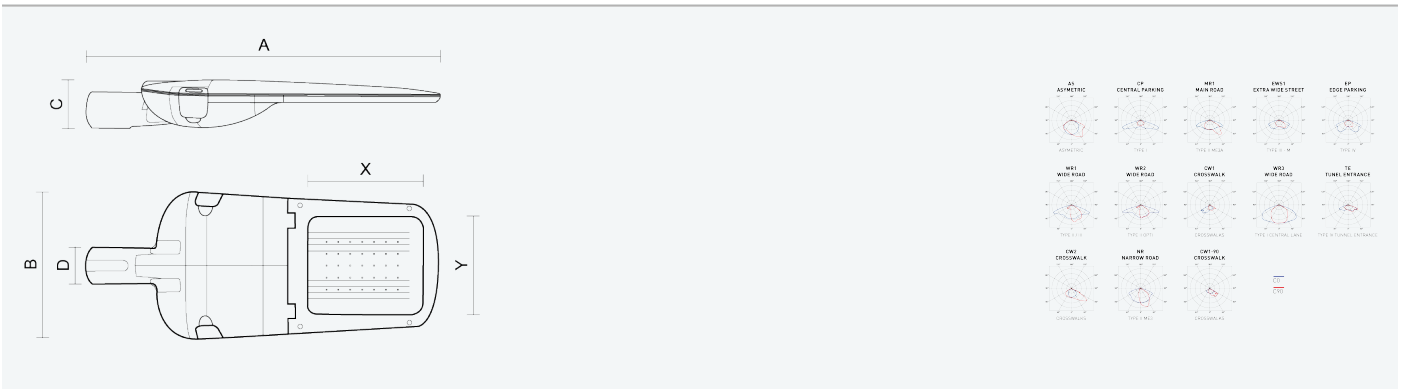

CODE

EAN

**104582**

**EVELUX L 96/310/730 DALI AS**

**8596328045820**

- Degree of protection: IP66
- Ambient temperature: -40–45 °C
- Impact strength: IK10
- Life time: 100000 hours
- System efficacy: 153 lm/W
- Colour rendering index CRI: 70-79, 3000–3000 K
- Chromaticity tolerance (initial MacAdam): SDCM4
- Cable glands: PG9 thread
- Protection class: I
- Max. number of luminaires per circuit breaker B16: 8
- Max. number of luminaires per circuit breaker C16: 13
- Power factor: 0,98
- Energy efficiency class of the light source: C

- Body: Aluminium alloy, black grey (RAL 7021)
- Diffuser: Heat-strengthened safety glass
- Connection: Screw terminal block with disconnecter for conductors with maximum cross-section of 4 mm<sup>2</sup>
- Light fitting resistant to dust, humidity and spraying water, suitable for roads, residential areas, parking areas and open spaces
- Light fitting suitable for lighting outdoor sports halls, certified for ball impact safety pursuant to DIN 18032-3
- Wide range of optional versions of the light fitting's optical system for diverse applications
- Digitally dimmable DALI driver (AC/DC)

Code	Type	Ta Max.: [°C]	Luminous flux of LED modules [lm]	Luminous flux of light fitting: [lm]	Power consumption: [W]	System efficacy: [lm/W]	Net weight: [kg]	A [mm]	B [mm]	C [mm]
104582	EVELUX L 96/310/730 DALI AS	45	16140	13270	90,6	153	10,1	870	345	127