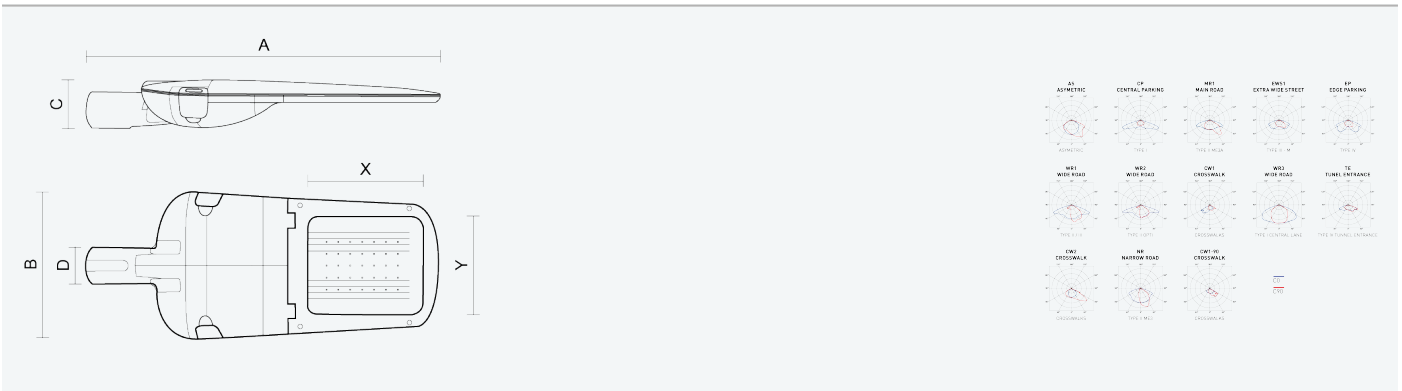

104508

EVELUX S 24/600/727 DALI EWS1

8596328045080

- Degree of protection: IP66
- Ambient temperature: -40–45 °C
- Impact strength: IK10
- Life time: 100000 hours
- System efficacy: 143 lm/W
- Colour rendering index CRI: 70-79, 2700–2700 K
- Chromaticity tolerance (initial MacAdam): SDCM4
- Cable glands: PG9 thread
- Protection class: I
- Max. number of luminaires per circuit breaker B16: 16
- Max. number of luminaires per circuit breaker C16: 26
- Power factor: 0,99
- Energy efficiency class of the light source: D

- Body: Aluminium alloy, black grey (RAL 7021)
- Diffuser: Heat-strengthened safety glass
- Connection: Screw terminal block with disconnecter for conductors with maximum cross-section of 4 mm²
- Light fitting resistant to dust, humidity and spraying water, suitable for roads, residential areas, parking areas and open spaces
- Light fitting suitable for lighting outdoor sports halls, certified for ball impact safety pursuant to DIN 18032-3
- Wide range of optional versions of the light fitting's optical system for diverse applications
- Digitally dimmable DALI driver (AC/DC)

Code	Type	Ta Max.: [°C]	Luminous flux of LED modules [lm]	Luminous flux of light fitting: [lm]	Power consumption: [W]	System efficacy: [lm/W]	Net weight: [kg]	A [mm]	B [mm]	C [mm]
104508	EVELUX S 24/600/727 DALI EWS1	45	7500	6020	45,3	143	5,1	630	265	95