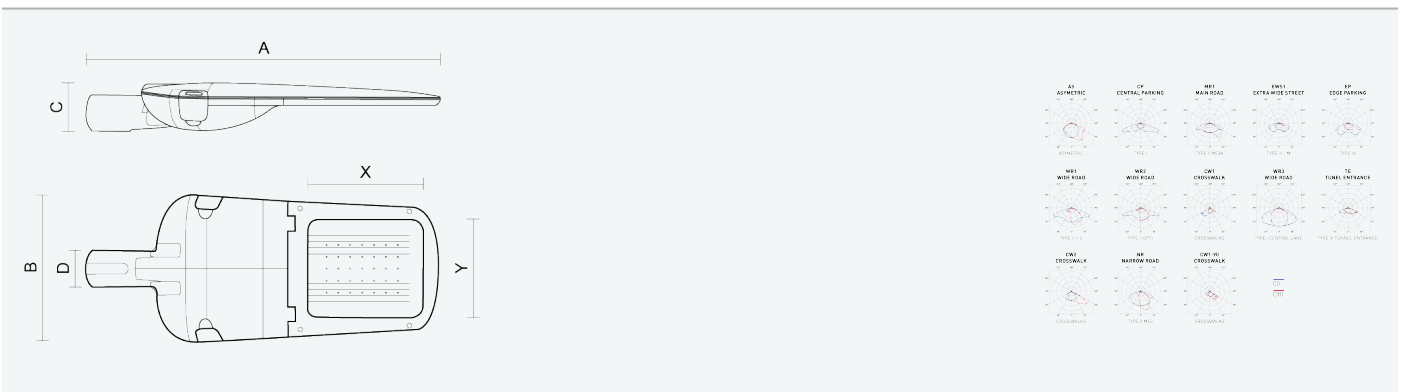

CODE

EAN

104370

EVELUX M 48/600/727 CP

8596328043703

- Degree of protection: IP66
- Ambient temperature: -40–45 °C
- Impact strength: IK10
- Life time: 100000 hours
- System efficacy: 146 lm/W
- Colour rendering index CRI: 70-79, 2700–2700 K
- Chromaticity tolerance (initial MacAdam): SDCM4
- Cable glands: PG9 thread
- Protection class: I
- Max. number of luminaires per circuit breaker B16: 10
- Max. number of luminaires per circuit breaker C16: 17
- Power factor: 0,99
- Energy efficiency class of the light source: D

- Body: Aluminium alloy, black grey (RAL 7021)
- Diffuser: Heat-strengthened safety glass
- Connection: Screw terminal block with disconnecter for conductors with maximum cross-section of 4 mm²
- Light fitting resistant to dust, humidity and spraying water, suitable for roads, residential areas, parking areas and open spaces
- Light fitting suitable for lighting outdoor sports halls, certified for ball impact safety pursuant to DIN 18032-3
- Wide range of optional versions of the light fitting's optical system for diverse applications
- ON/OFF electronic driver (AC, DC on demand)

Code	Type	Ta Max.: [°C]	Luminous flux of LED modules [lm]	Luminous flux of light fitting: [lm]	Power consumption: [W]	System efficacy: [lm/W]	Net weight: [kg]	A [mm]	B [mm]	C [mm]
104370	EVELUX M 48/600/727 CP	45	14980	11680	88,1	146	7,2	720	310	100