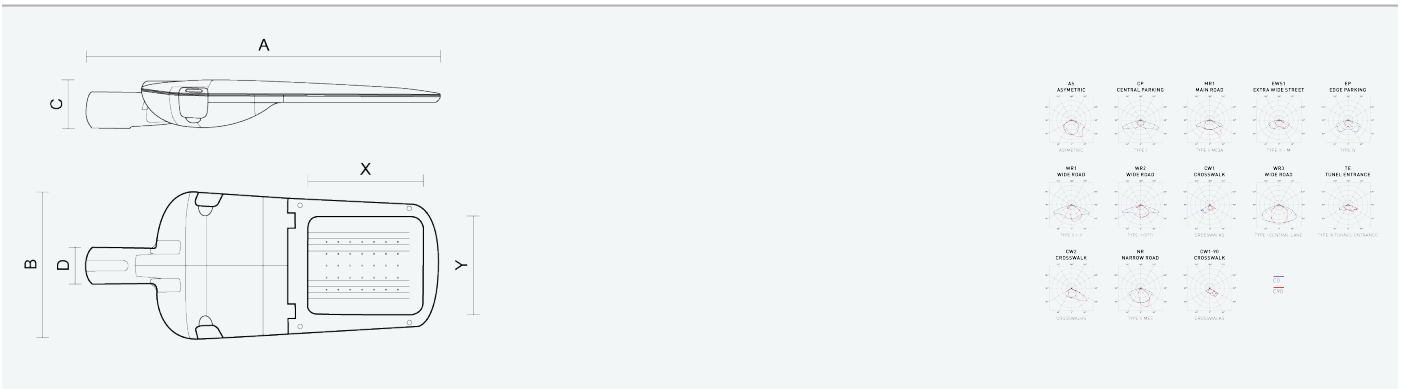

104214

EVELUX L 96/450/727 DALI AS

8596328042140

- Degree of protection: IP66
- Ambient temperature: -40–40 °C
- Impact strength: IK10
- Life time: 100000 hours
- System efficacy: 150 lm/W
- Colour rendering index CRI: 70-79, 2700–2700 K
- Chromaticity tolerance (initial MacAdam): SDCM4
- Cable glands: PG9 thread
- Protection class: I
- Max. number of luminaires per circuit breaker B16: 8
- Max. number of luminaires per circuit breaker C16: 13
- Power factor: 0,98
- Energy efficiency class of the light source: D

- Body: Aluminium alloy, black grey (RAL 7021)
- Diffuser: Heat-strengthened safety glass
- Connection: Screw terminal block with disconnecter for conductors with maximum cross-section of 4 mm²
- Light fitting resistant to dust, humidity and spraying water, suitable for roads, residential areas, parking areas and open spaces
- Light fitting suitable for lighting outdoor sports halls, certified for ball impact safety pursuant to DIN 18032-3
- Wide range of optional versions of the light fitting's optical system for diverse applications
- Digitally dimmable DALI driver (AC/DC)

Code	Type	Ta Max.: [°C]	Luminous flux of LED modules [lm]	Luminous flux of light fitting: [lm]	Power consumption: [W]	System efficacy: [lm/W]	Net weight: [kg]	A [mm]	B [mm]	C [mm]
104214	EVELUX L 96/450/727 DALI AS	40	22810	18750	130,6	150	10,1	870	345	127