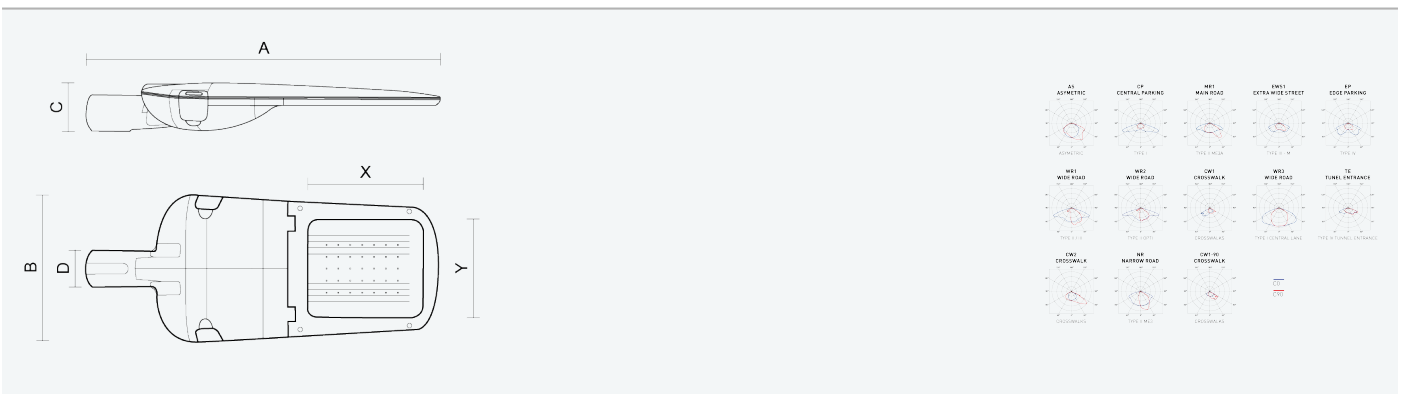

104196

EVELUX L 96/310/727 DALI WR3

8596328041969

- Degree of protection: IP66
- Ambient temperature: -40–45 °C
- Impact strength: IK10
- Life time: 100000 hours
- System efficacy: 151 lm/W
- Colour rendering index CRI: 70-79, 2700–2700 K
- Chromaticity tolerance (initial MacAdam): SDCM4
- Cable glands: PG9 thread
- Protection class: I
- Max. number of luminaires per circuit breaker B16: 8
- Max. number of luminaires per circuit breaker C16: 13
- Power factor: 0,98
- Energy efficiency class of the light source: D

- Body: Aluminium alloy, black grey (RAL 7021)
- Diffuser: Heat-strengthened safety glass
- Connection: Screw terminal block with disconnecter for conductors with maximum cross-section of 4 mm²
- Light fitting resistant to dust, humidity and spraying water, suitable for roads, residential areas, parking areas and open spaces
- Light fitting suitable for lighting outdoor sports halls, certified for ball impact safety pursuant to DIN 18032-3
- Wide range of optional versions of the light fitting's optical system for diverse applications
- Digitally dimmable DALI driver (AC/DC)

Code	Type	Ta Max.: [°C]	Luminous flux of LED modules [lm]	Luminous flux of light fitting: [lm]	Power consumption: [W]	System efficacy: [lm/W]	Net weight: [kg]	A [mm]	B [mm]	C [mm]
104196	EVELUX L 96/310/727 DALI WR3	45	15900	13930	90,6	151	10,1	870	345	127