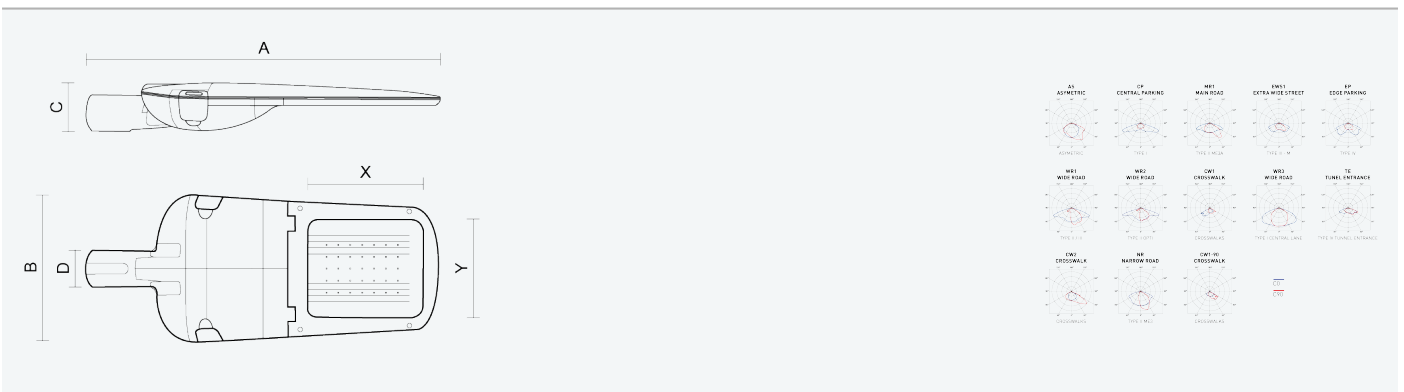

CODE

EAN

104179

EVELUX L 96/310/727 CW1

8596328041792

- Degree of protection: IP66
- Ambient temperature: -40–45 °C
- Impact strength: IK10
- Life time: 100000 hours
- System efficacy: 151 lm/W
- Colour rendering index CRI: 70-79, 2700–2700 K
- Chromaticity tolerance (initial MacAdam): SDCM4
- Cable glands: PG9 thread
- Protection class: I
- Max. number of luminaires per circuit breaker B16: 8
- Max. number of luminaires per circuit breaker C16: 13
- Power factor: 0,98
- Energy efficiency class of the light source: D

- Body: Aluminium alloy, black grey (RAL 7021)
- Diffuser: Heat-strengthened safety glass
- Connection: Screw terminal block with disconnecter for conductors with maximum cross-section of 4 mm²
- Light fitting resistant to dust, humidity and spraying water, suitable for roads, residential areas, parking areas and open spaces
- Light fitting suitable for lighting outdoor sports halls, certified for ball impact safety pursuant to DIN 18032-3
- Wide range of optional versions of the light fitting's optical system for diverse applications
- ON/OFF electronic driver (AC, DC on demand)

Code	Type	Ta Max.: [°C]	Luminous flux of LED modules [lm]	Luminous flux of light fitting: [lm]	Power consumption: [W]	System efficacy: [lm/W]	Net weight: [kg]	A [mm]	B [mm]	C [mm]
104179	EVELUX L 96/310/727 CW1	45	15900	14090	90,6	151	10,0	870	345	127