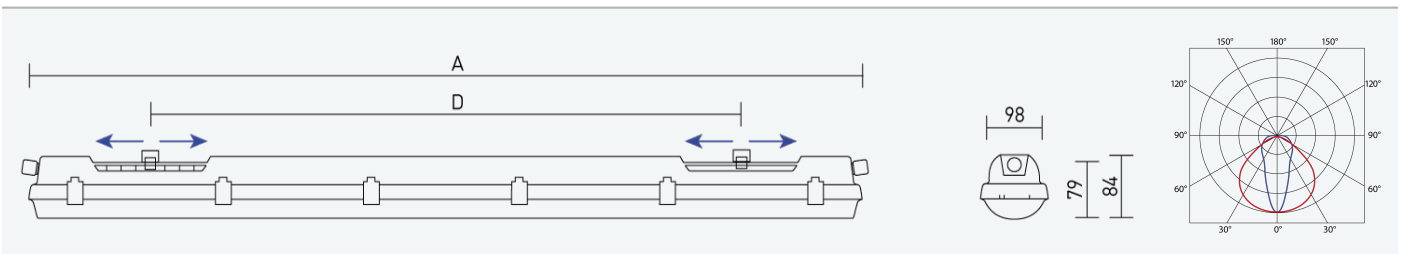

100960

NANOTTICA 1.5ft NB ABS 8000/840 DALI 3F M1h

8596328009600

- Degree of protection: IP66/IP69
- Ambient temperature: 0–25 °C
- Impact strength: IK06
- Life time: 50000 hours
- System efficacy: 153 lm/W
- Colour rendering index CRI: 80-89, 4000–4000 K
- Chromaticity tolerance (initial MacAdam): SDCM3
- Cable glands: PG 13.5 thread
- Protection class: I
- Max. number of luminaires per circuit breaker B16: 18
- Max. number of luminaires per circuit breaker C16: 30
- Flickering value Pst LM: 1
- Power factor: 0,95
- Stroboscope effect value SVM: 0,4
- Total harmonic distortion: 10
- Energy efficiency class of the light source: C

- Body: dark grey ABS (high chemical resistance, UV stability, RAL 7001)
- Diffuser: clear AC with nano-optics (high mechanical resistance, UV stability)
- Reflector: steel sheet, white (RAL 9003)
- Clips: polyamide + 15 % fibreglass
- Sealing: polyurethane (PUR), foam-filled base groove
- Connection: screwless seven-pole terminal block, 7-wire connecting cabling for feed-through installation (1.5 mm² cross-section, 2.5 mm² available on demand)
- Absolute control over emitted light thanks to patented nano-optics
- Variable suspension spacing ranging from 970 - 1230 mm; enable the light to be installed onto suspension fittings left over from previous lighting
- Basic beam angle: narrow beam (NB); optimal mounting height: 7.5 to 12 m
- Digitally dimmable DALI driver (AC/DC), emergency back-up power supply with 1 hour runtime
- Emergency back-up power supply for permanent and emergency lighting, connected to L3 (lum. flux 440lm)

Code	Type	Ta Max.: [°C]	Luminous flux of LED modules [lm]	Luminous flux of light fitting: [lm]	Power consumption: [W]	System efficacy: [lm/W]	Net weight: [kg]	A [mm]	D [mm]
100960	NANOTTICA 1.5ft NB ABS 8000/840 DALI 3F M1h	25	7780	6770	44,3	153	2,2	1450	970 - 1230