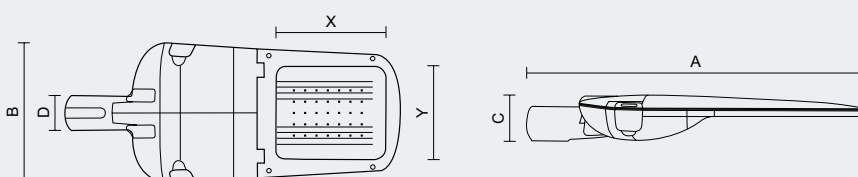

EVELUX

TECHNICAL DESCRIPTION

- Light fitting protection: IP66
- Maximum ambient temperature: $t_a = 45^\circ\text{C}$,
- Maximum system efficacy: 153 lm/W
- The watt and lumen values can vary by $\pm 7,5\%$
- CRI > 70, CCT = 2700 K, 3000 K
- MacAdam = 4 SDCM
- Lifetime: 100,000 hours / L80B20
- 50.000 hours / L90B10
- Body: aluminium alloy, grey colour (RAL 7021)
- Cover: heat-hardened safety glass
- Terminal block: screwed, three-poles terminal with disconnector for conductor cross-section max. 4 mm²
- Cable glands: PG 9
- Installation: tilt bracket included
- Electric equipment:
 - LED modules, surge protection 10 kV
 - On/Off driver with CLO and midnight function
 - DALI Zhaga socket driver
- Optics with a glare shield on request
- Adjustable tilt $\pm 20^\circ$