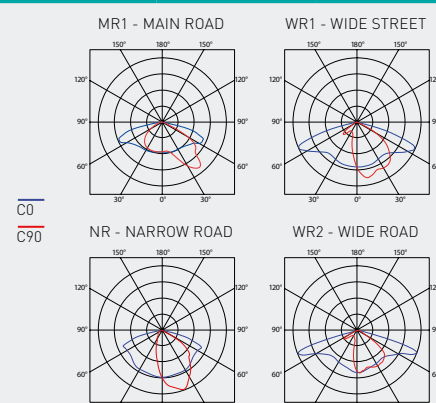

*) Outer diameter of the jib or pole, not the inner diameter of the luminaire flange

	A	B	C	D*	X	Y
XS	568	227	100	60	137	156
S	630	265	95	60	185	150
M	720	310	100	60	235	200
L	870	345	127	76	345	250

Type	Ambient temperature [°C]	Luminous flux of LED modules [lm]	Luminous flux of light fitting [lm]	Power consumption [W]	System efficacy [lm/W]	Net weight [kg]
For ambient temperature max. $t_a = 45^\circ\text{C}$ - Body: aluminium alloy, grey colour						
EVELUX XS 16/310/727	45	2680	2310	16,3	142	3,5
EVELUX XS 16/450/727	45	3810	3280	23,1	142	3,5
EVELUX XS 16/600/727	45	4990	4300	30,7	140	3,5
EVELUX S 16/310/727	45	2700	2320	16,3	142	5
EVELUX S 24/310/727	45	3950	3400	23,9	142	5
EVELUX S 24/450/727	45	5690	4900	33,9	145	5
EVELUX S 24/600/727	45	7500	6460	45,3	143	5
EVELUX M 32/310/727	45	5340	4600	31,4	146	7,2
EVELUX M 48/310/727	45	7950	6840	45,3	151	7,2
EVELUX M 48/450/727	45	11410	9820	65,3	150	7,2
EVELUX M 48/600/727	45	14980	12900	88,1	146	7,2
EVELUX L 96/310/727	45	15900	13690	90,6	151	10
EVELUX L 96/450/727	40	22810	19640	130,6	150	10
EVELUX L 96/550/727	35	27460	23640	161,5	146	10
EVELUX XS 16/310/730	45	2720	2340	16,3	144	3,5
EVELUX XS 16/450/730	45	3870	3330	23,1	144	3,5
EVELUX XS 16/600/730	45	5070	4370	30,7	142	3,5
EVELUX S 16/310/730	45	2740	2360	16,3	145	5
EVELUX S 24/310/730	45	4010	3450	23,9	144	5
EVELUX S 24/450/730	45	5780	4980	33,9	147	5
EVELUX S 24/600/730	45	7610	6550	45,3	145	5
EVELUX M 32/310/730	45	5420	4670	31,4	149	7,2
EVELUX M 48/310/730	45	8070	6950	45,3	153	7,2
EVELUX M 48/450/730	45	11580	9970	65,3	153	7,2
EVELUX M 48/600/730	45	15210	13100	88,1	149	7,2
EVELUX L 96/310/730	45	16140	13900	90,6	153	10
EVELUX L 96/450/730	40	23160	19940	130,6	153	10
EVELUX L 96/550/730	35	27880	24000	161,5	149	10